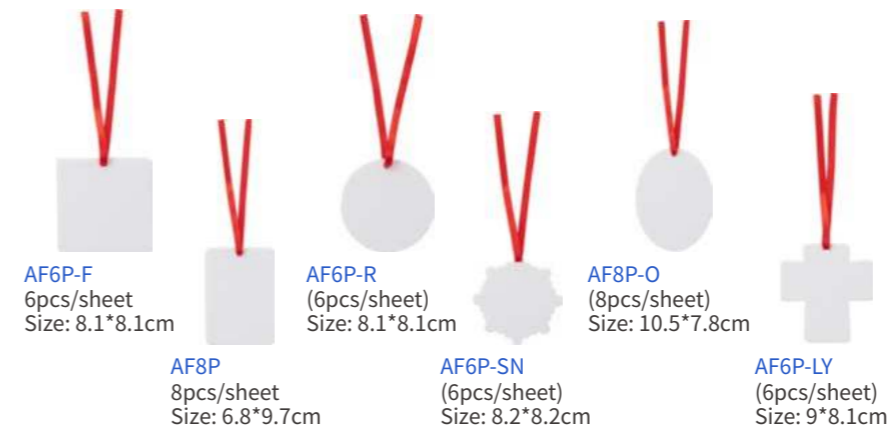

Sublimation Air Freshener