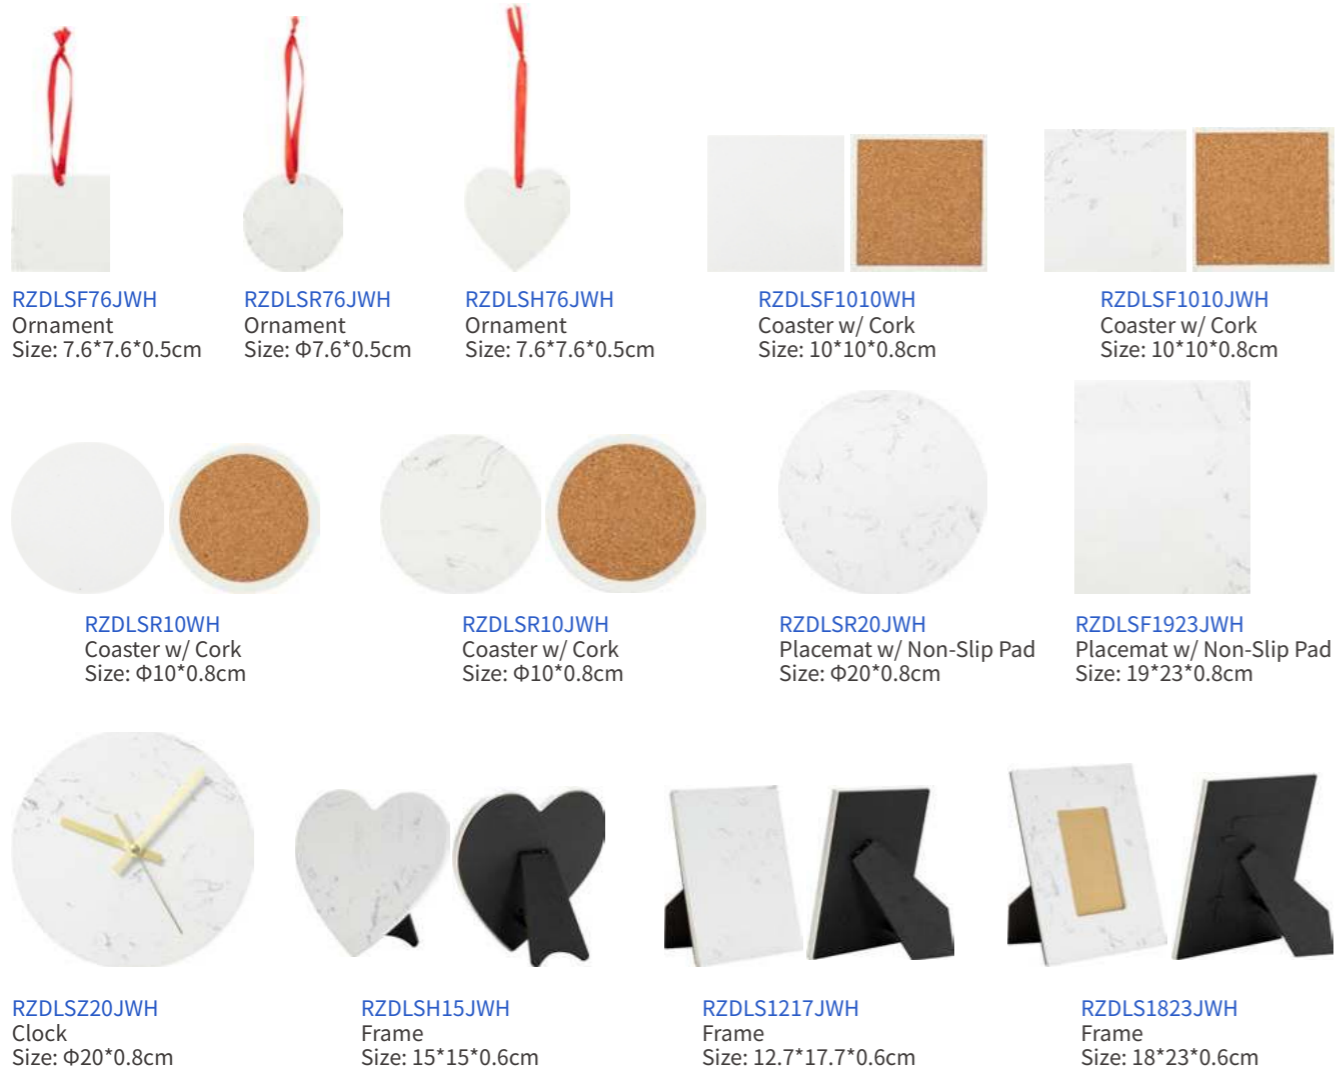

Sublimation Marble Tiles, Coasters & Ornaments