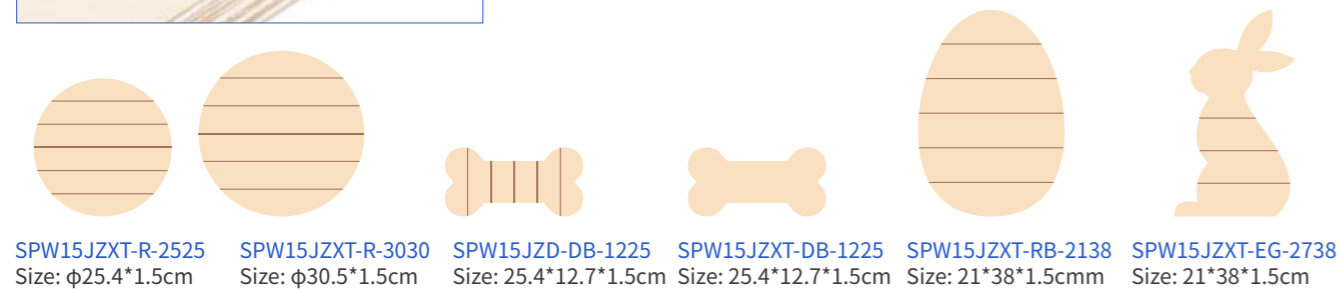

Plywood Sign w/ Stripes

NEW

For sublimation, 15mm thick, single-sided.