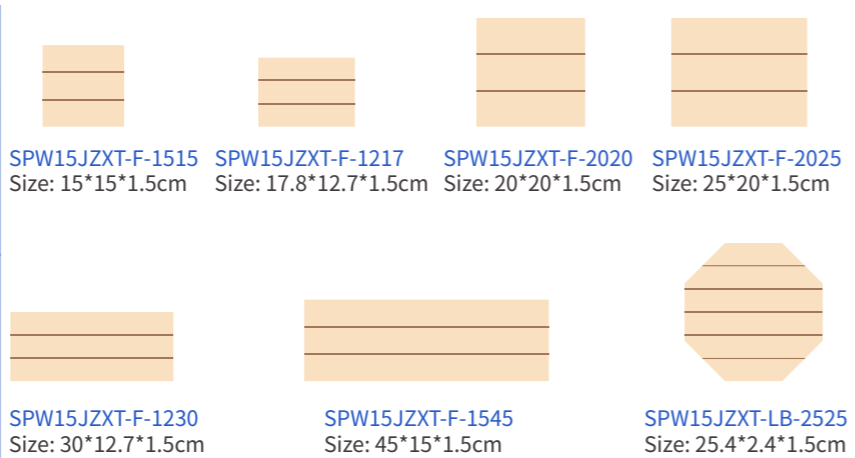

Plywood Sign w/ Stripes

NEW

For sublimation, 15mm thick, single-sided.