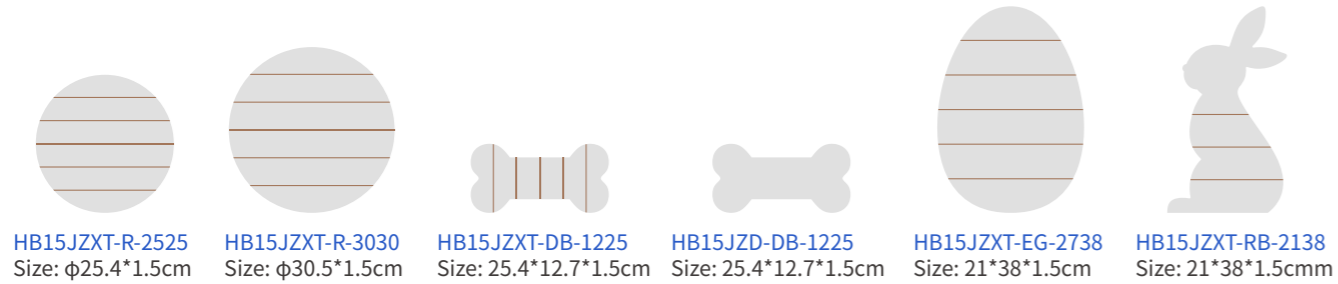

MDF Sign w/ Stripes

NEW

For sublimation, 15mm thick, single-sided.