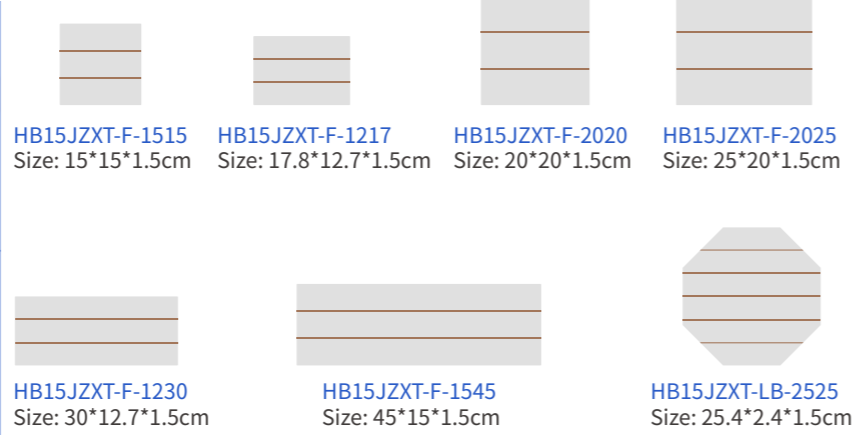

MDF Sign w/ Stripes

NEW

For sublimation, 15mm thick, single-sided.