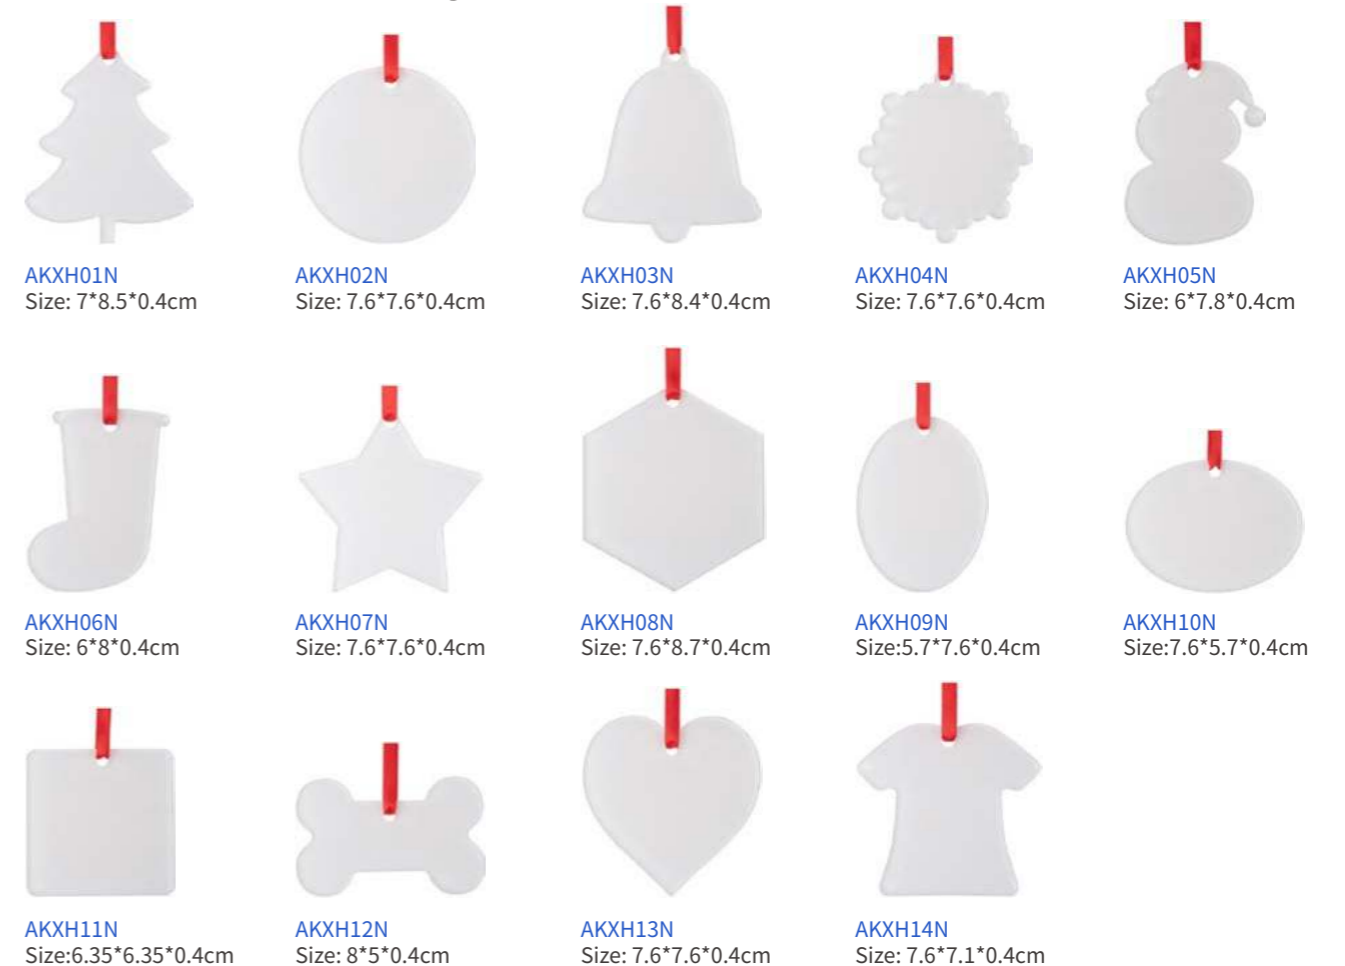

Sublimation Acrylic Ornament