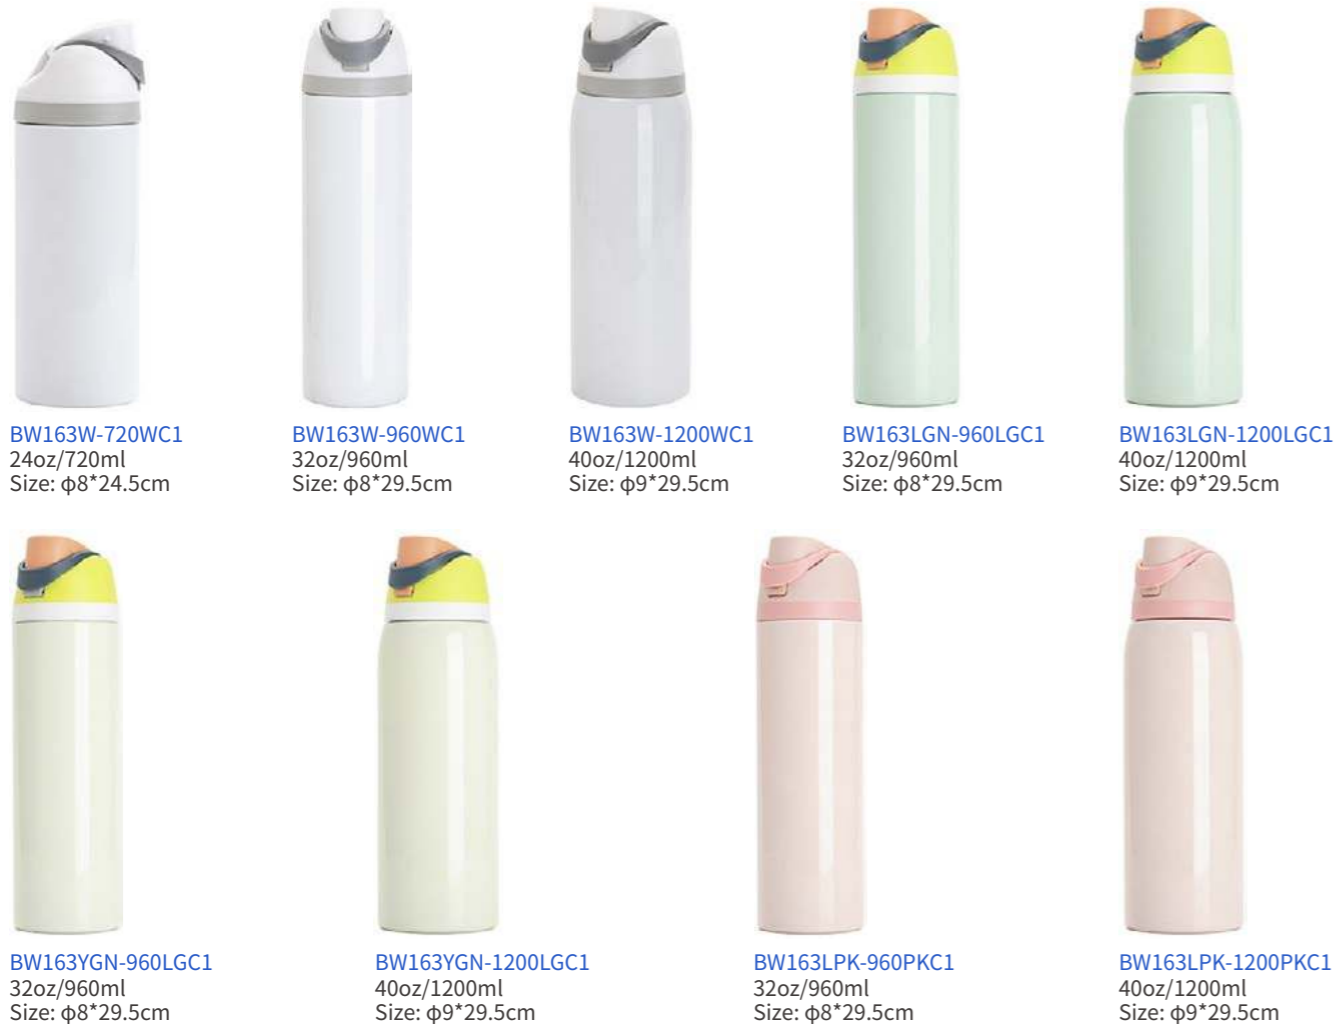

Stainless Steel Water Bottle with Flip One Touch Portable Lid

NEW

BW163W-720WC1 24oz/720ml Size: φ8*24.5cm	BW163W-960WC1 32oz/960ml Size: φ8*29.5cm	BW163W-1200WC1 40oz/1200ml Size: φ9*29.5cm	BW163LGN-960LGC1 32oz/960ml Size: φ8*29.5cm	BW163LGN-1200LGC1 40oz/1200ml Size: φ9*29.5cm
BW163YGN-960LGC1 32oz/960ml Size: φ8*29.5cm	BW163YGN-1200LGC1 40oz/1200ml Size: φ9*29.5cm	BW163LPK-960PKC1 32oz/960ml Size: φ8*29.5cm	BW163LPK-1200PKC1 40oz/1200ml Size: φ9*29.5cm